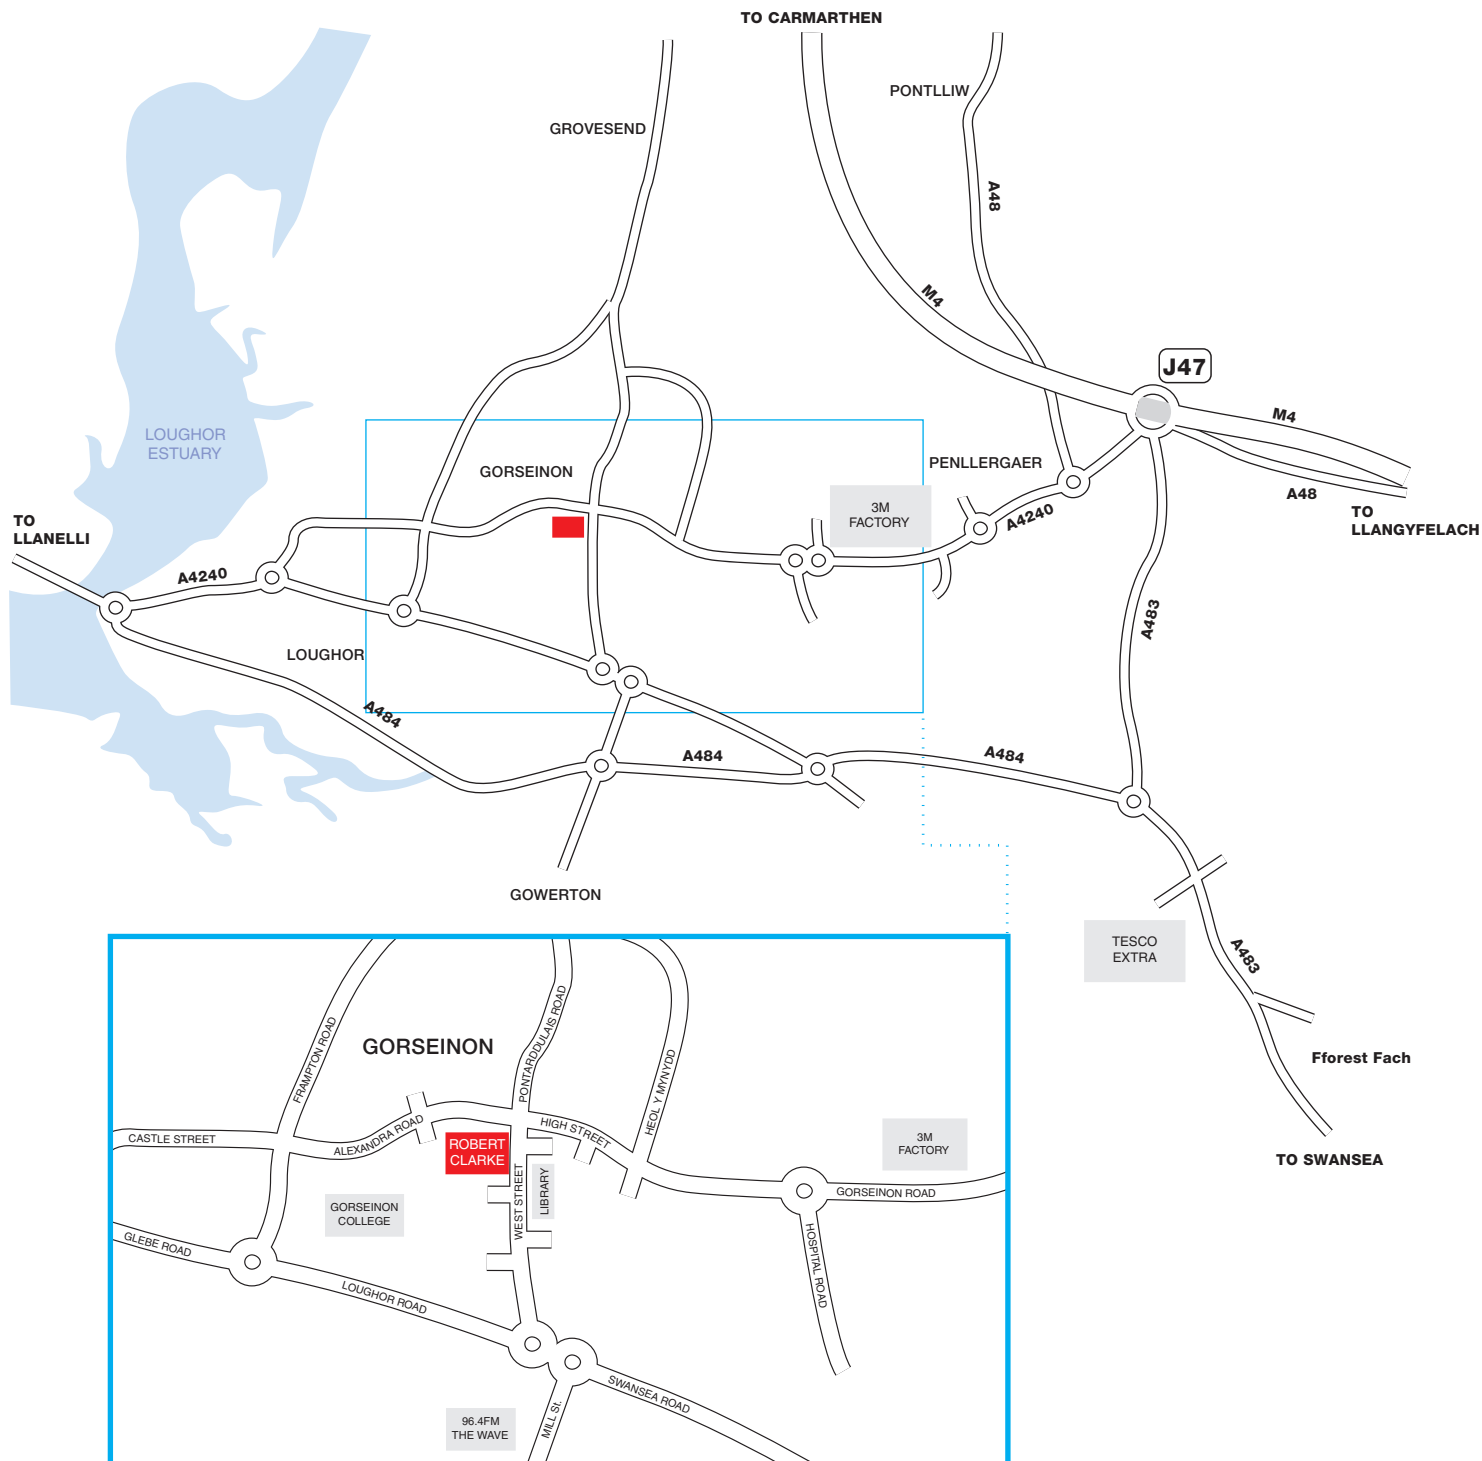

# how to find me

Exit Junction 47 onto the A4240, follow signs for Gorseinon.

At the first roundabout go straight ahead (taking the second exit), and continue along for approximately 500 metres.

At the first mini-roundabout go straight ahead. Follow this road for another 500 metres.

Immediately after the 3M factory, you will approach 2 mini-roundabouts, go straight ahead on both mini roundabouts (warning: these 2 mini-roundabouts are within 20 metres of eachother).

Follow the road for approximately 1 mile, travelling through Gorseinon Town Centre. At the crossroads with traffic lights turn left into West Street.